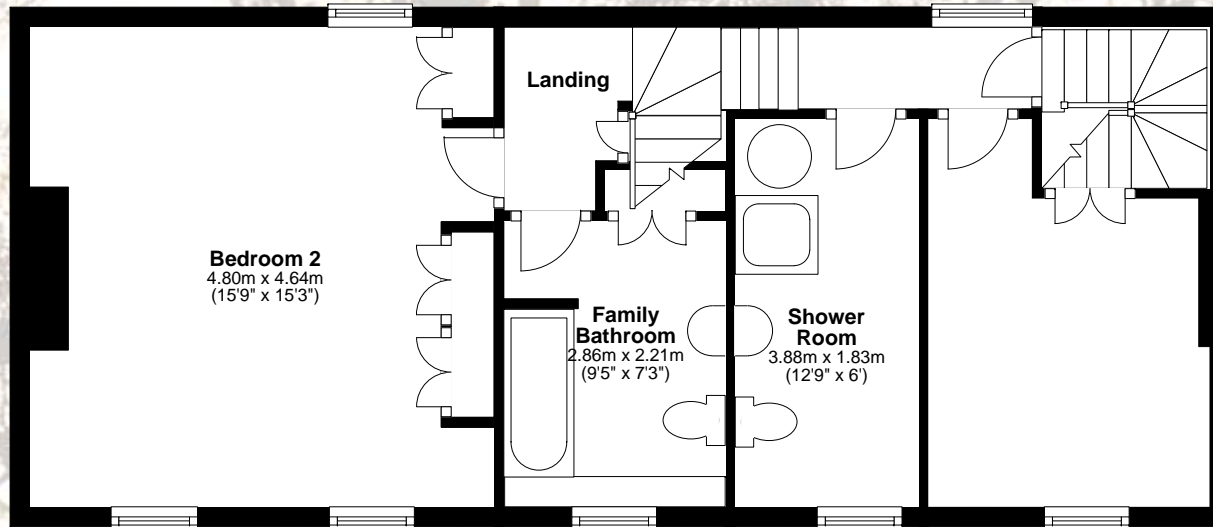

**inspired estate agents**

**First Floor**  
Approx. 54.3 sq. metres (584.0 sq. feet)

**Second Floor**  
Approx. 46.9 sq. metres (505.3 sq. feet)

Viewing is strictly by appointment with Inspired Estate Agents Ltd.  
This document has been created as a guide to the property's particulars. It is not part of any contract. Every effort has been taken to ensure the details included herein are correct but we cannot guarantee their accuracy.