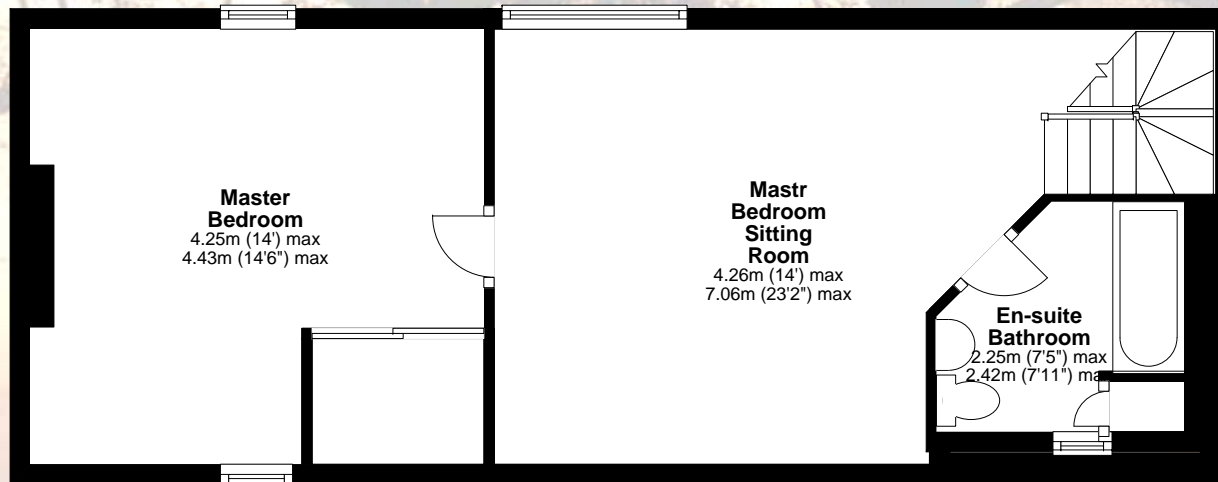

**inspired estate agents**

**First Floor**  
Approx. 54.3 sq. metres (584.0 sq. feet)

**Second Floor**  
Approx. 46.9 sq. metres (505.3 sq. feet)

Viewing is strictly by appointment with Inspired Estate Agents Ltd.  
This document has been created as a guide to the property's particulars. It is not part of any contract. Every effort has been taken to ensure the details included herein are correct but we cannot guarantee their accuracy.