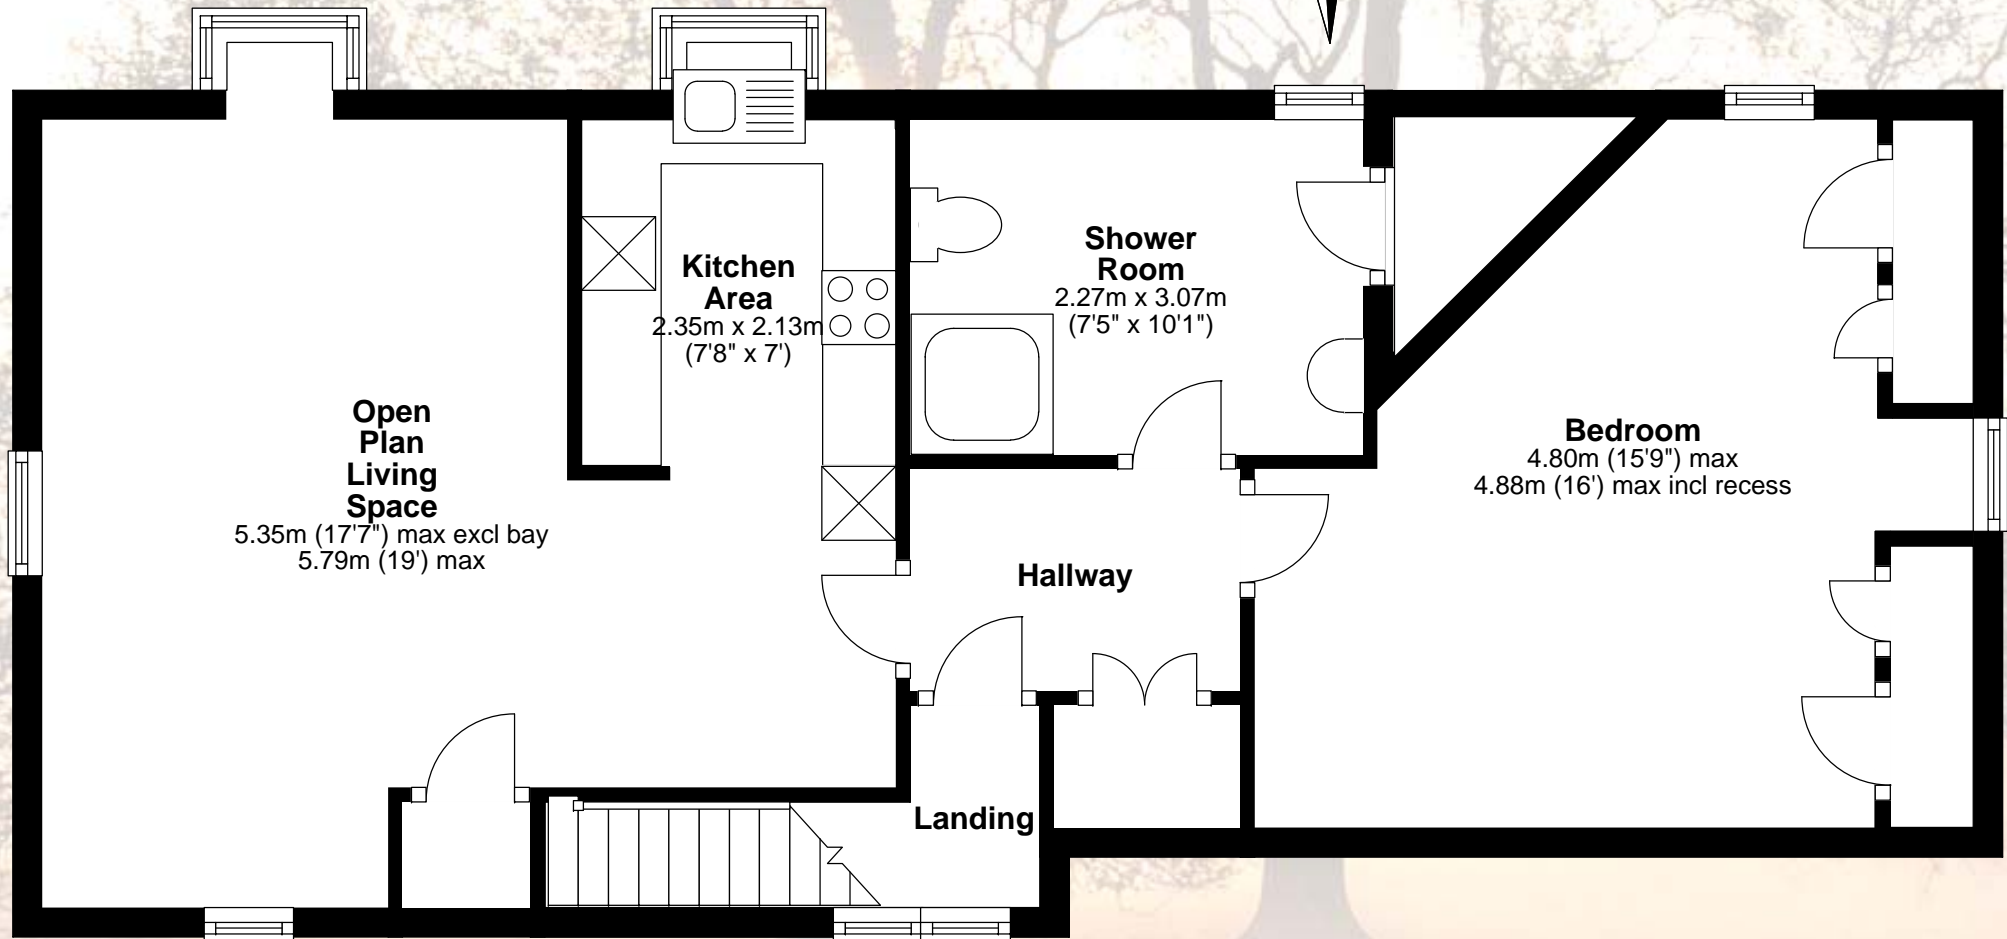

Second Floor

Approx. 64.7 sq. metres (696.0 sq. feet)

Open Plan Living Space
5.35m (17'7") max excl bay
5.79m (19') max

Kitchen Area
2.35m x 2.13m
(7'8" x 7')

Shower Room
2.27m x 3.07m
(7'5" x 10'1")

Bedroom
4.80m (15'9") max
4.88m (16') max incl recess

Hallway

Landing