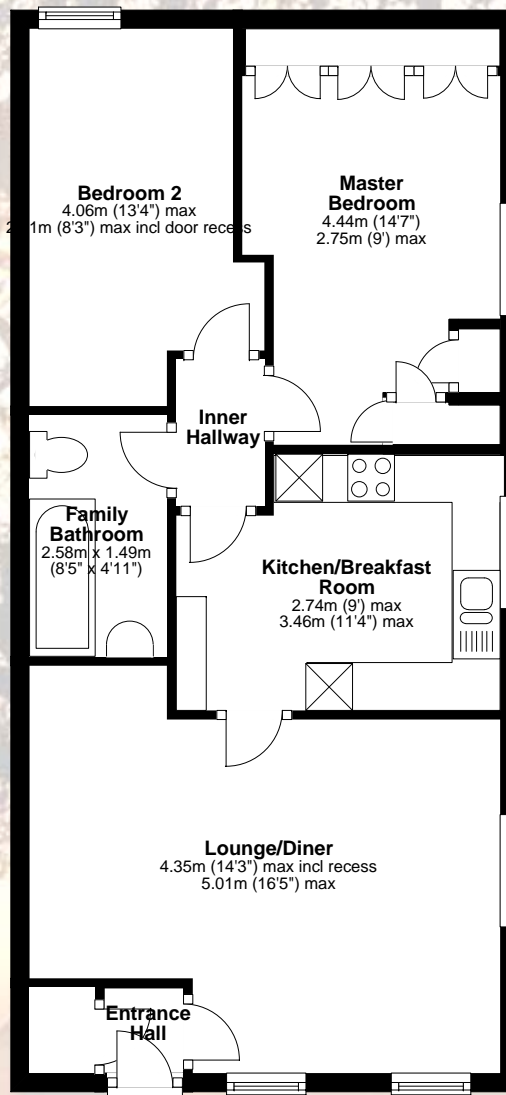

Ground Floor
Approx. 53.6 sq. metres (577.3 sq. feet)

Viewing is strictly by appointment with Inspired Estate Agents Ltd.
This document has been created as a guide to the property's particulars. It is not part of any contract. Every effort has been taken to ensure the details included herein are correct but we cannot guarantee their accuracy.
Inspired Estate Agents, 27 Gategny Esplanade, St Peter Port, Guernsey. GY1 1WR