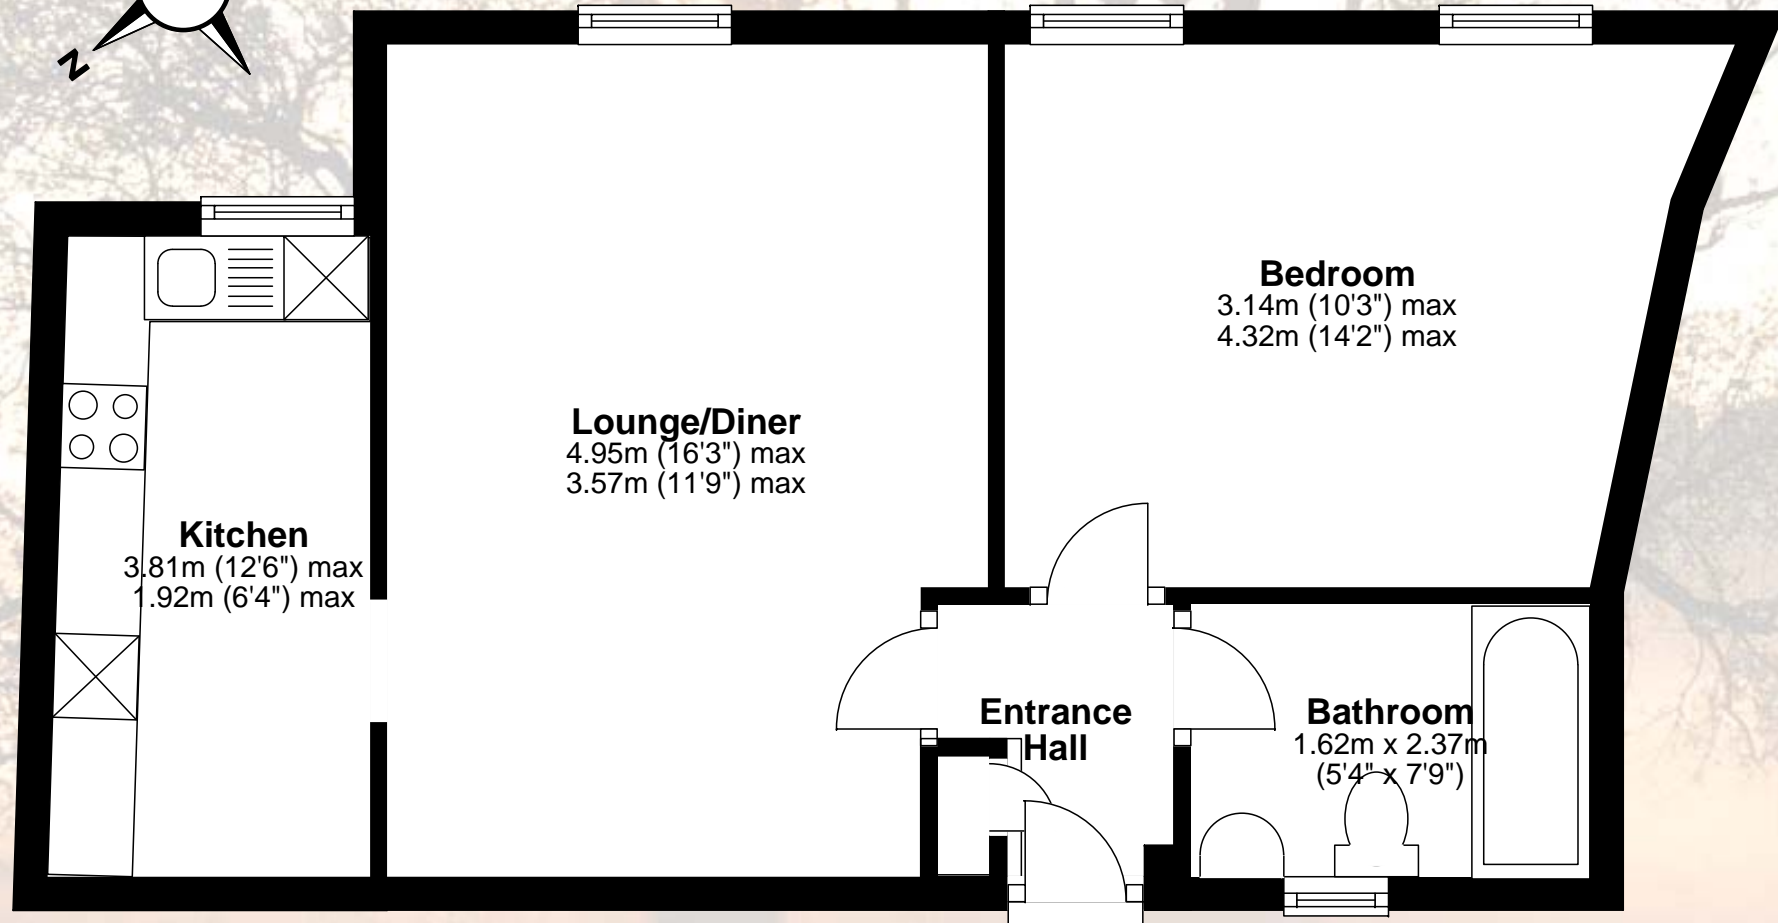

Ground Floor

Approx. 42.7 sq. metres (459.1 sq. feet)

Viewing is strictly by appointment with Inspired Estate Agents Ltd.
This document has been created as a guide to the property's particulars. It is not part of any contract. Every effort has been taken to ensure the details included herein are correct but we cannot guarantee their accuracy.
Inspired Estate Agents, 27 Glatigny Esplanade, St Peter Port, Guernsey. GY1 1WR